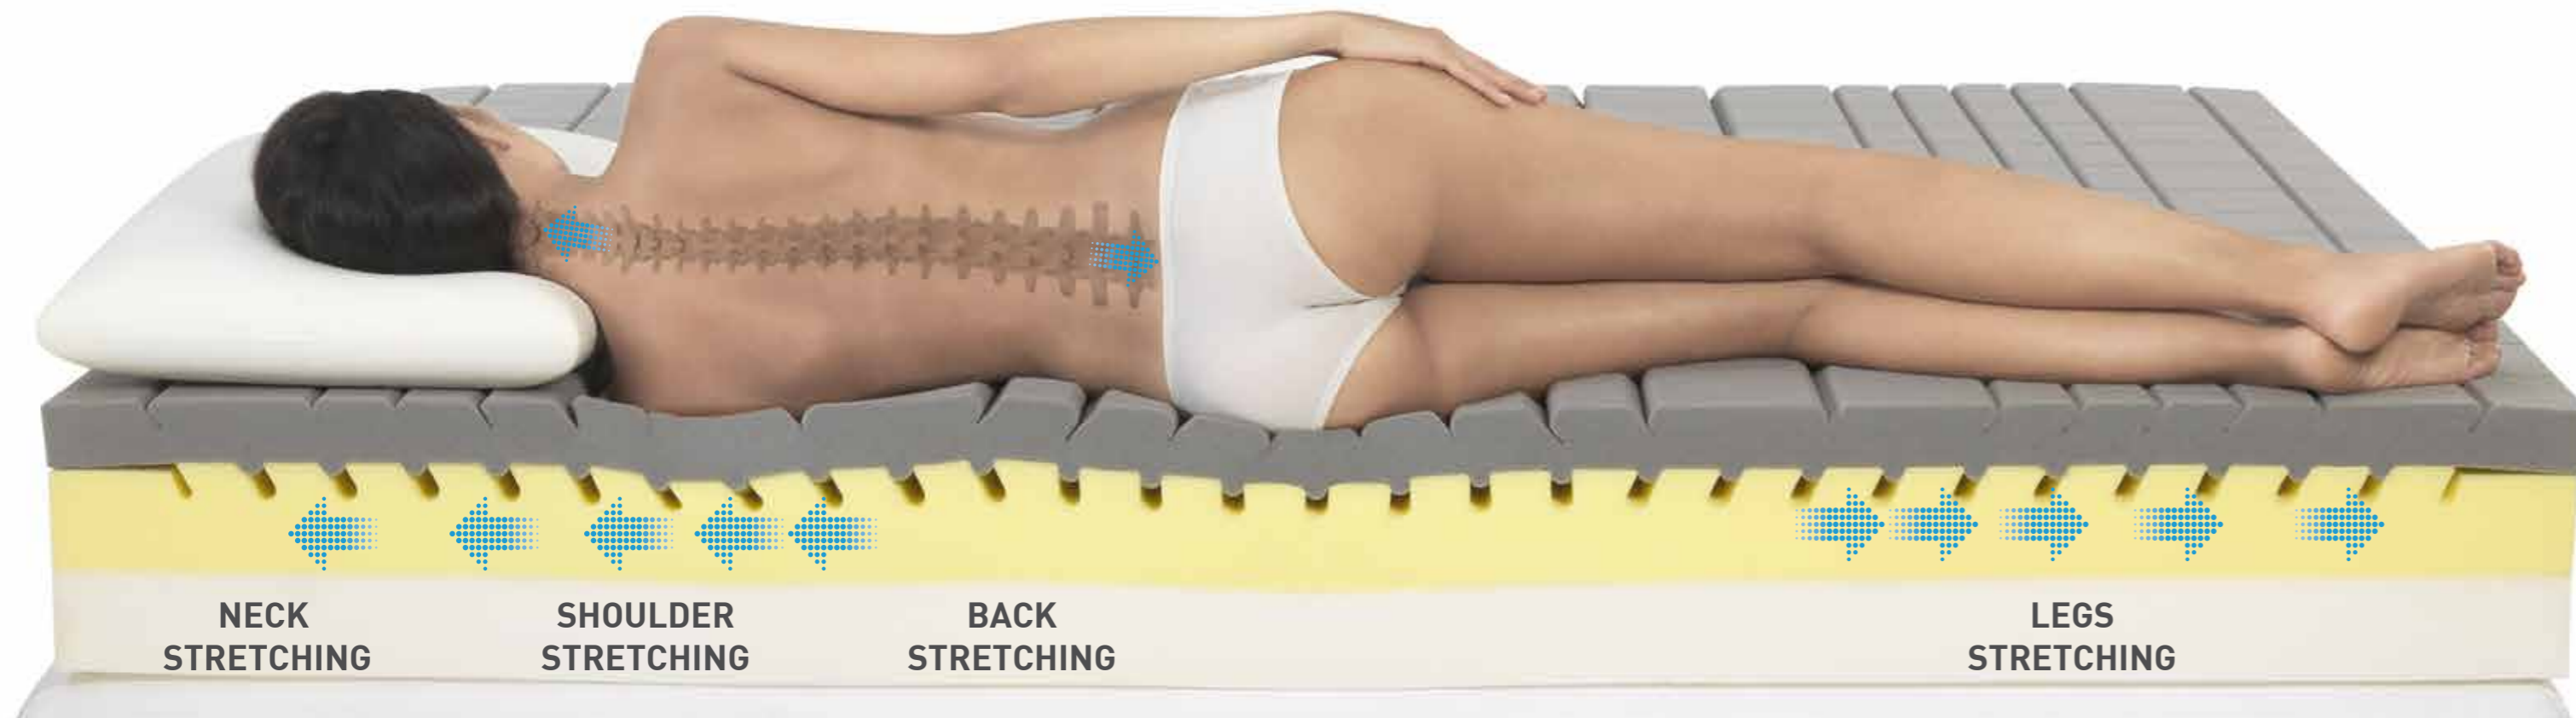

MAGNISTRETCH. STRETCHING-MACHINE.

SLEEP IS LIFE'S GREATEST PLEASURE.

HOW IT WORKS

The inclined sections in the mattress core generate a stretching movement as a response to body weight.

This movement increases the space between the vertebrae and revitalizes your discs during sleep.

Available in versions:	MAGNISTRETCH 10	MAGNISTRETCH 9
Height	25 cm	23 cm
Comfort level	Medium soft	Medium firm
Product specification	Exclusive – Embracing - Diversified support for each part of the body - Medium Support	Exclusive – Embracing - Diversified support for each part of the body - Strong Support
Internal structure	Padding in Memoform 2 cm and Super Soft fiber. Layer in Eliosoft with patented Stretch core shaping 5 cm, Eliosoft with patented Stretch core shaping 8,5 cm, Elioform 8,5 cm	Padding in Memoform 1 cm and hypoallergenic fiber. Layer in Eliosoft with patented Stretch core shaping 5 cm, Elioform with patented Stretch core shaping 8 cm, Elioform 8 cm
Cover	 Outlast / viscose	 Outlast / viscose
Removable/washable	✓	✓
3D Band	✓	✓
Warranty	12 years	12 years
Certifications	OEKO - MADE IN ITALY	OEKO - MADE IN ITALY

COMFORT STARTS INSIDE

The MagniStretch mattress is made of layers of both Eliosoft soft support foam and Elioform firm support foam. These layers feature unique, inclined support zones of the MagniStretch technology offering more flexibility and support for your back. The cover is quilted in Memoform for more contouring comfort, and the cover material is made of breathable and natural Viscose and temperature-regulating Outlast. Each model also features a 3D band around the cover for enhanced breathability.

MAGNISTRETCH. STRETCHING-MACHINE

MagniStretch is a revolutionary mattress designed to stretch and decompress your spine while preventing compacted vertebrae. Your body will be rejuvenated thanks to an increased blood flow that revitalizes your discs.