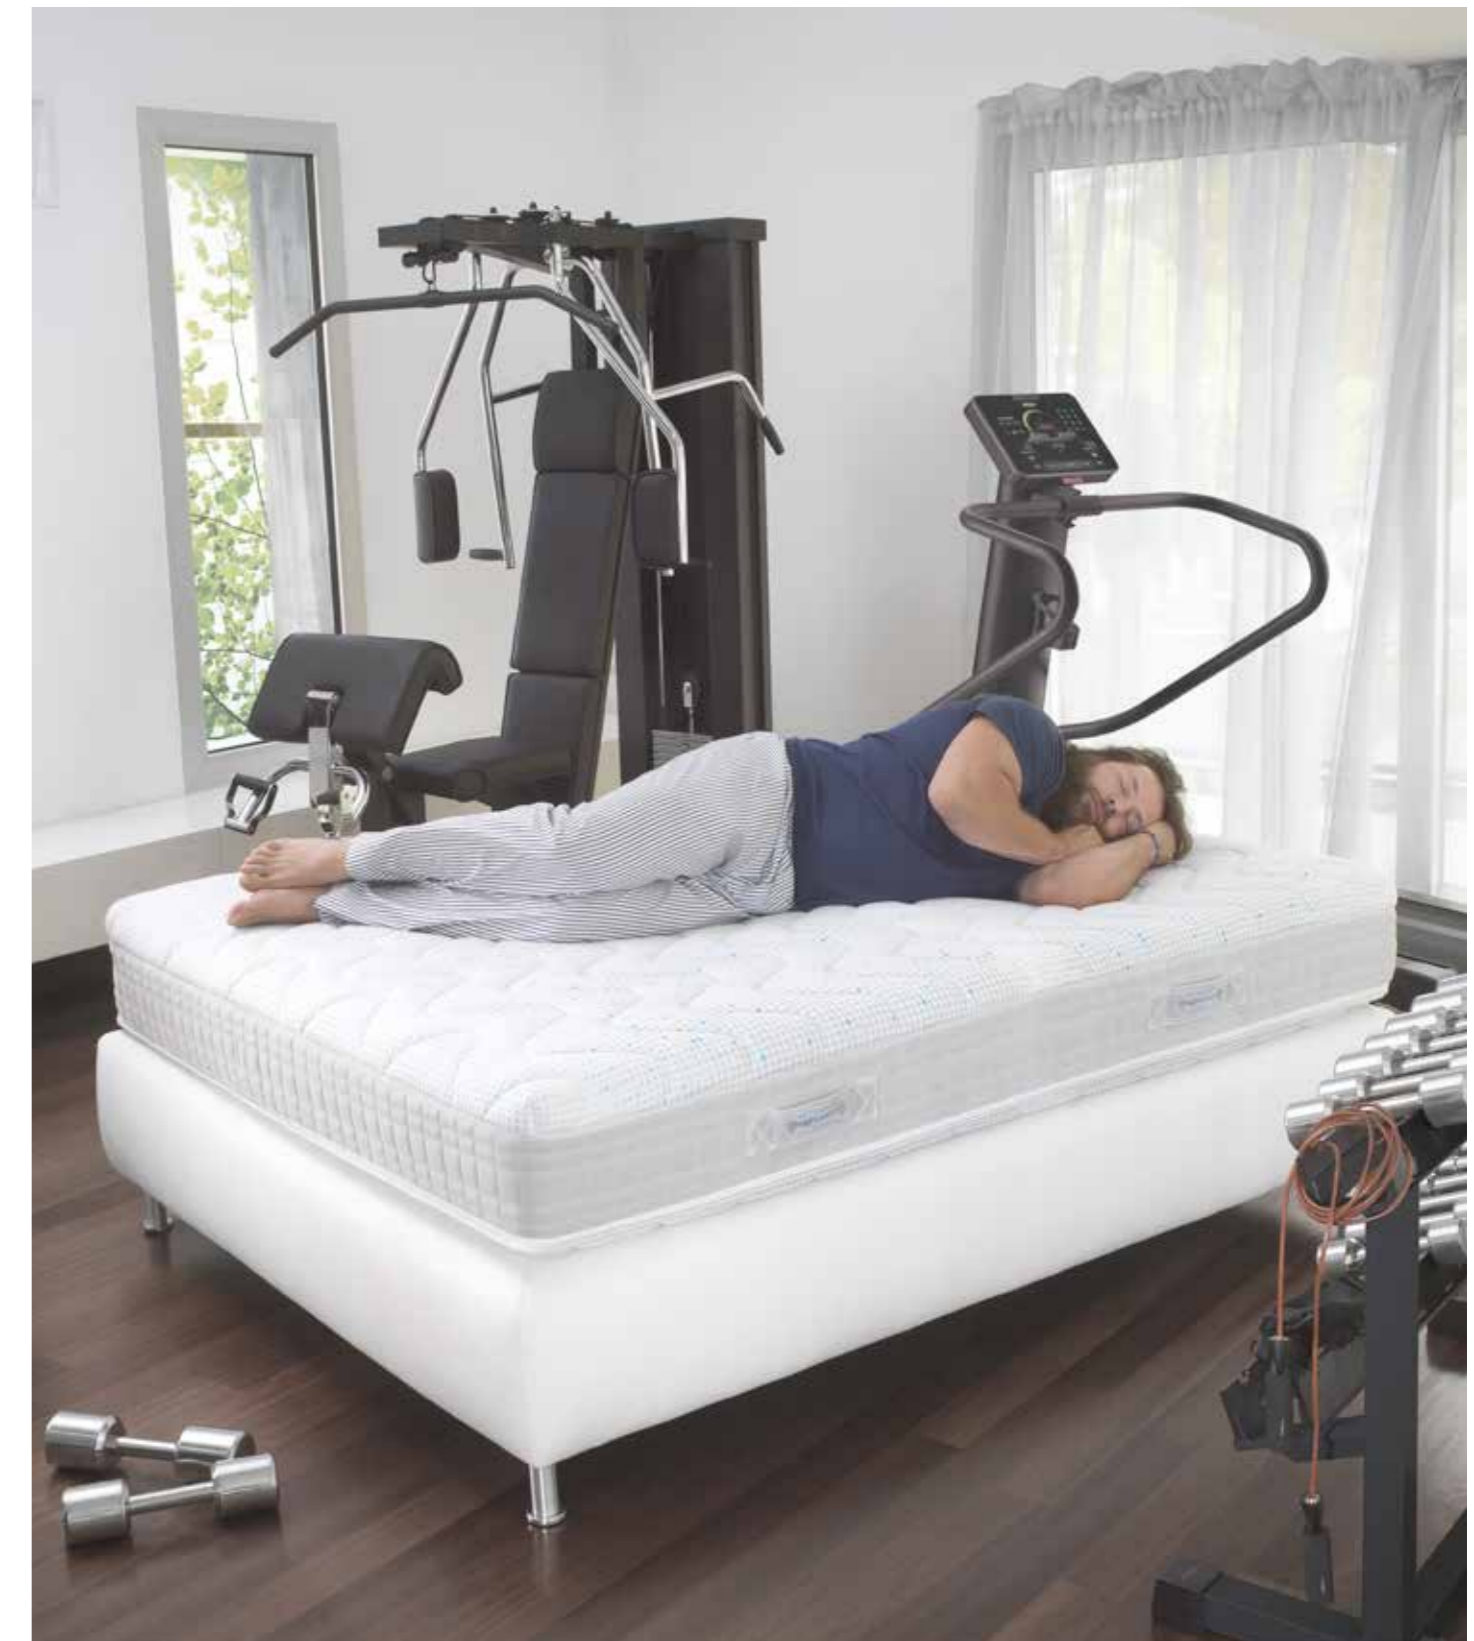

STRETCHING IMPROVES THE QUALITY OF YOUR SLEEP

Stretching is a form of physical exercise that improves muscle elasticity and increases muscle control, flexibility, and range of motion. Stretching is also beneficial for your mind and many people practice it to reduce stress and rebalance their mind as well as their body. These are the reasons that inspired Magniflex to reinterpret this activity and adapt it to the world of sleep and relaxation in order to improve people's wellbeing.

MAGNISTRETCH. STRETCHING-MACHINE.

SLEEP IS LIFE'S GREATEST PLEASURE.

HOW IT WORKS

The inclined sections in the mattress core generate a stretching movement as a response to body weight.

This movement increases the space between the vertebrae and revitalizes your discs during sleep.

Available in versions:	MAGNISTRETCH 10	MAGNISTRETCH 9
Height	25 cm	23 cm
Comfort level	Medium soft	Medium firm
Product specification	Exclusive – Embracing - Diversified support for each part of the body - Medium Support	Exclusive – Embracing - Diversified support for each part of the body - Strong Support
Internal structure	Padding in Memoform 2 cm and Super Soft fiber. Layer in Eliosoft with patented Stretch core shaping 5 cm, Eliosoft with patented Stretch core shaping 8,5 cm, Elioform 8,5 cm	Padding in Memoform 1 cm and hypoallergenic fiber. Layer in Eliosoft with patented Stretch core shaping 5 cm, Elioform with patented Stretch core shaping 8 cm, Elioform 8 cm
Cover	 Outlast / viscose	 Outlast / viscose
Removable/washable	✓	✓
3D Band	✓	✓
Warranty	12 years	12 years
Certifications	OEKO - MADE IN ITALY	OEKO - MADE IN ITALY

MAGNISTRETCH. STRETCHING-MACHINE

MagniStretch is a revolutionary mattress designed to stretch and decompress your spine while preventing compacted vertebrae. Your body will be rejuvenated thanks to an increased blood flow that revitalizes your discs.