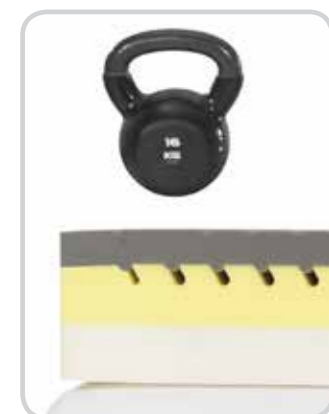

MAGNISTRETCH. STRETCHING-MACHINE.

SLEEP IS LIFE'S GREATEST PLEASURE.

HOW IT WORKS

The inclined sections in the mattress core generate a stretching movement as a response to body weight.

This movement increases the space between the vertebrae and revitalizes your discs during sleep.

Available in versions:	MAGNISTRETCH 10	MAGNISTRETCH 9
Height	25 cm	23 cm
Comfort level	Medium soft	Medium firm
Product specification	Exclusive – Embracing - Diversified support for each part of the body - Medium Support	Exclusive – Embracing - Diversified support for each part of the body - Strong Support
Internal structure	Padding in Memoform 2 cm and Super Soft fiber. Layer in Eliosoft with patented Stretch core shaping 5 cm, Eliosoft with patented Stretch core shaping 8,5 cm, Elioform 8,5 cm	Padding in Memoform 1 cm and hypoallergenic fiber. Layer in Eliosoft with patented Stretch core shaping 5 cm, Elioform with patented Stretch core shaping 8 cm, Elioform 8 cm
Cover	 Outlast / viscose	 Outlast / viscose
Removable/washable	✓	✓
3D Band	✓	✓
Warranty	12 years	12 years
Certifications	OEKO - MADE IN ITALY	OEKO - MADE IN ITALY

COMFORT STARTS INSIDE

The MagniStretch mattress is made of layers of both Eliosoft soft support foam and Elioform firm support foam. These layers feature unique, inclined support zones of the MagniStretch technology offering more flexibility and support for your back. The cover is quilted in Memoform for more contouring comfort, and the cover material is made of breathable and natural Viscose and temperature-regulating Outlast. Each model also features a 3D band around the cover for enhanced breathability.