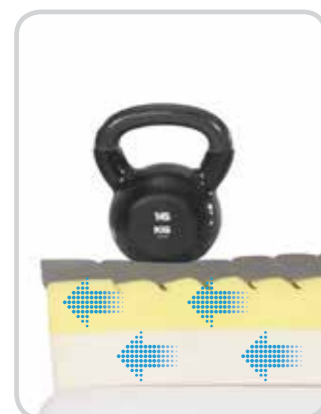

MAGNISTRETCH. STRETCHING-MACHINE.

SLEEP IS LIFE'S GREATEST PLEASURE.

HOW IT WORKS

The inclined sections in the mattress core generate a stretching movement as a response to body weight.

This movement increases the space between the vertebrae and revitalizes your discs during sleep.

Available in versions:	MAGNISTRETCH 10	MAGNISTRETCH 9
Height	25 cm	23 cm
Comfort level	Medium soft	Medium firm
Product specification	Exclusive – Embracing - Diversified support for each part of the body - Medium Support	Exclusive – Embracing - Diversified support for each part of the body - Strong Support
Internal structure	Padding in Memoform 2 cm and Super Soft fiber. Layer in Eliosoft with patented Stretch core shaping 5 cm, Eliosoft with patented Stretch core shaping 8,5 cm, Elioform 8,5 cm	Padding in Memoform 1 cm and hypoallergenic fiber. Layer in Eliosoft with patented Stretch core shaping 5 cm, Elioform with patented Stretch core shaping 8 cm, Elioform 8 cm
Cover	 Outlast / viscose	 Outlast / viscose
Removable/washable	✓	✓
3D Band	✓	✓
Warranty	12 years	12 years
Certifications	OEKO - MADE IN ITALY	OEKO - MADE IN ITALY

COMFORT STARTS INSIDE

The MagniStretch mattress is made of layers of both Eliosoft soft support foam and Elioform firm support foam. These layers feature unique, inclined support zones of the MagniStretch technology offering more flexibility and support for your back. The cover is quilted in Memoform for more contouring comfort, and the cover material is made of breathable and natural Viscose and temperature-regulating Outlast. Each model also features a 3D band around the cover for enhanced breathability.

MAGNISTRETCH. STRETCHING-MACHINE

MagniStretch is a revolutionary mattress designed to stretch and decompress your spine while preventing compacted vertebrae. Your body will be rejuvenated thanks to an increased blood flow that revitalizes your discs.